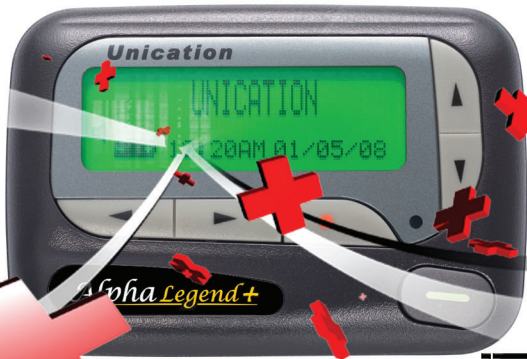

Unication

www.unication.com

**INTRODUCING  
ALPHA LEGEND+**

switch automatically from wide to narrowband

WHAT IF YOU COULD PURCHASE A PAGER TODAY THAT WILL WORK ON YOUR WIDEBAND 25 KHZ SYSTEM AND AUTOMATICALLY ADJUST TO NARROWBAND 12.5 KHZ CHANNEL SPACING ?

## DISPLAY

A whole new Alphanumeric Pager, Alpha Legend+ comes with display flexibility. Customize your own pager display to suit your daily operations.

- 4 Line / 2 Line Text Zooming
- Programmable Default Zooming
- 20 Alphanumeric Characters per Line
- EL Backlight and Brightness Sensor for Auto Backlight
- Time and Date Display (Format Programmable)